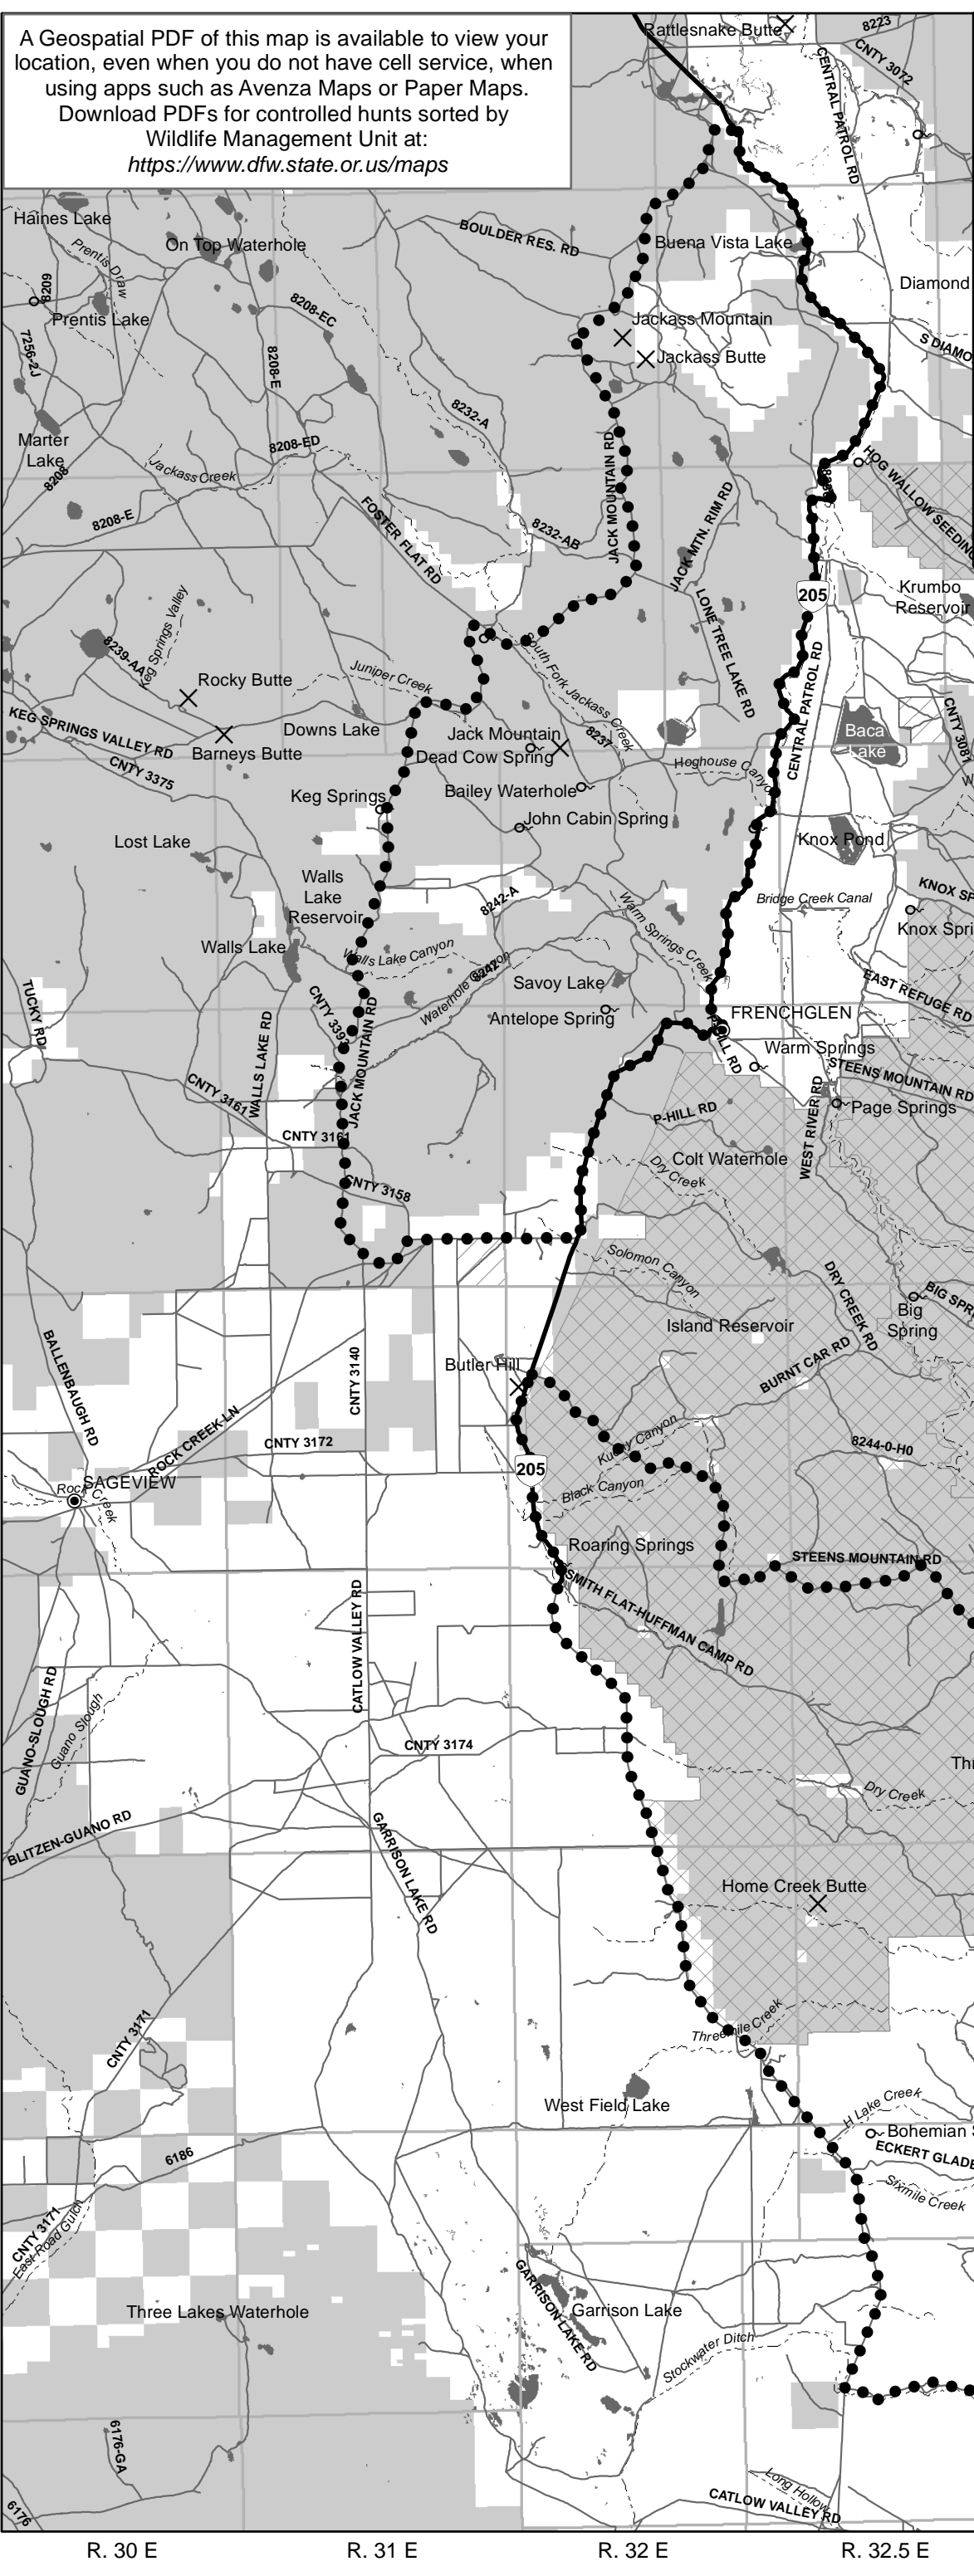

T. 28 S
T. 29 S
T. 30 S
T. 31 S
T. 32 S
T. 33 S
T. 34 S
T. 35 S
T. 36 S
T. 37 S

North Catlow Rim Bighorn Sheep Controlled Hunt

- Hunt Area Boundary
- US Bureau of Land Management
- State Land
- Private Land
- Steens Mountain Cooperative Management and Protection Area